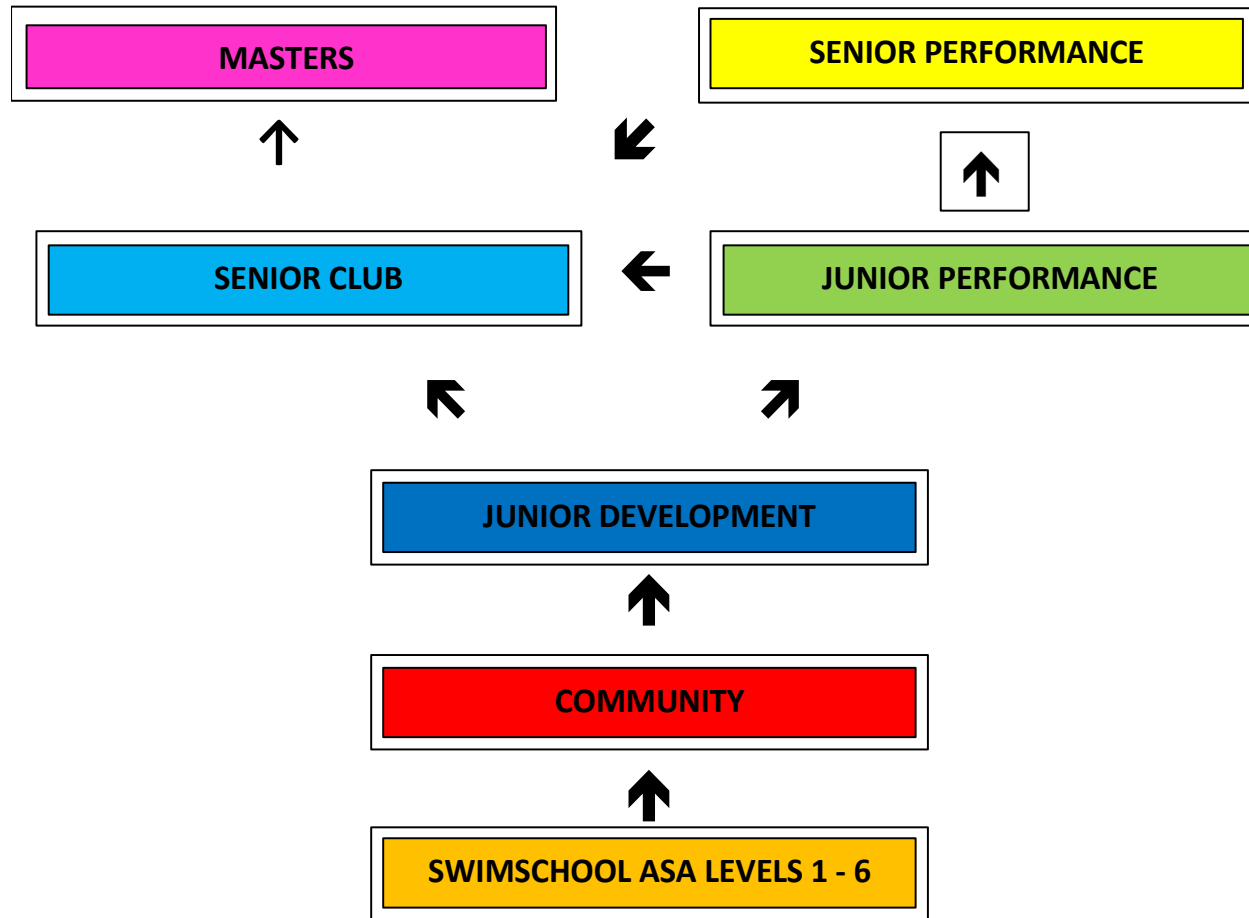

BILSTON SWIMMING CLUB PATHWAY

Movement between squads is at the discretion of the coaching staff.